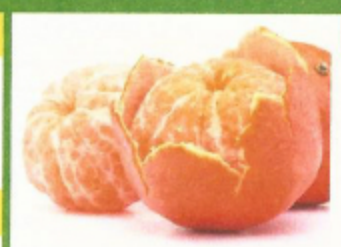

MANDARIN ORANGE

I

30-50 Count
approx 10 lbs